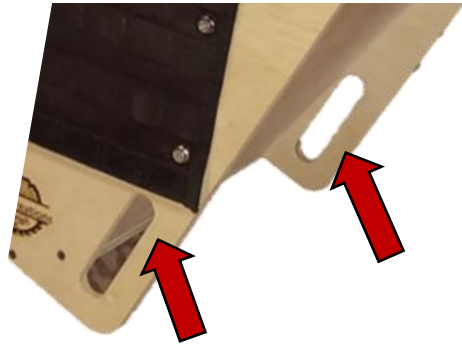

Another feature is a latex glove box holder, securely fastened to the side for quick access. This feature has adjustable straps to accommodate different size boxes.

The front area is designed to accommodate hanging file folders.

*We use laser engraving
and can customize a graphic
on both sides of the lid.*

The back area is designed for keeping miscellaneous items needed that are stored neatly away.

A unique feature of our box is the exposed seat belt loops. Secures box quickly and easily to the seat and allows for quick Seat Box transfer to another vehicle.

KEY FEATURES:

- Exposed seat belt loops
 - Handle cut-outs for easy carry
 - MOLLE panels on both sides
 - Storage Pouch on front
 - Adjustable glove box holder
 - Rails for hanging file folders
 - Covered storage area
 - Side panels are made with $\frac{3}{4}$ " hardwood plywood, all other panels are $\frac{1}{2}$ " hardwood plywood.
 - Cover graphics can be customized
- Hanging files, clipboards and glove box are NOT included**